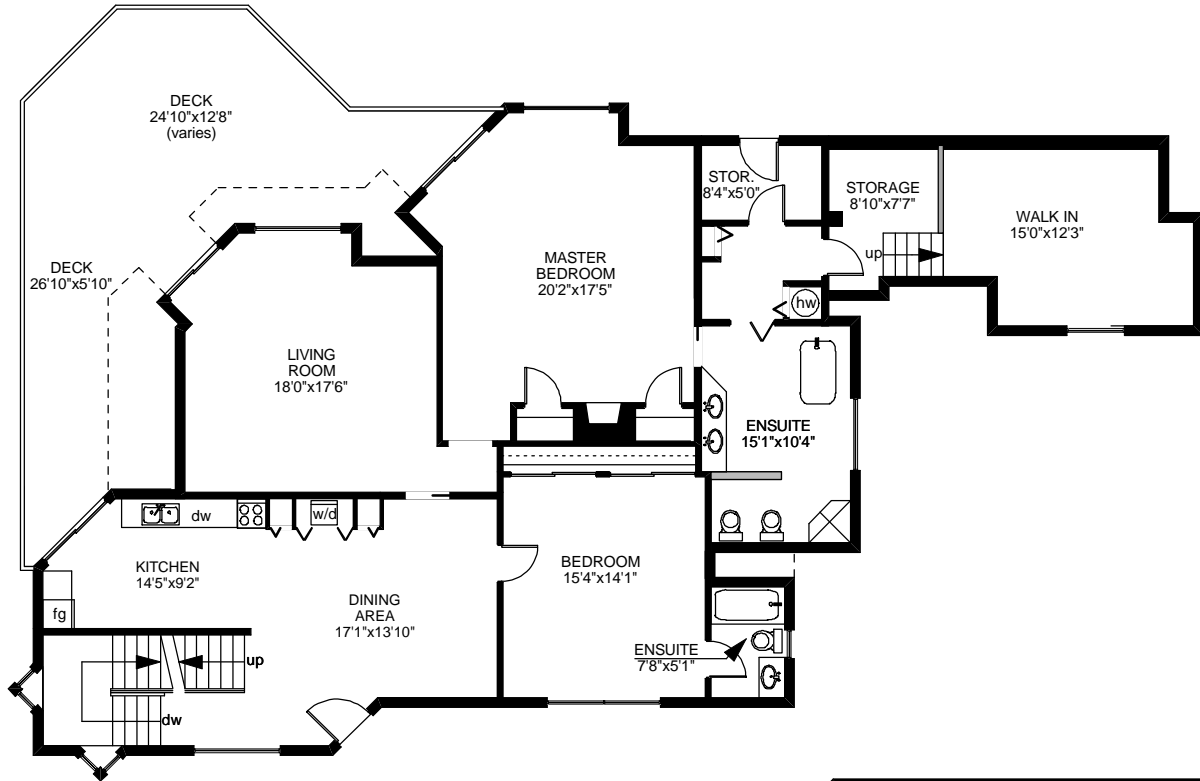

# 568 SENANUS DRIVE 'guest house'

**FOURTH**  
2243 SQ.FT

**FIFTH**  
1268 SQ.FT

	FINISHED SQ. FT.	UNFINISHED SQ. FT.	TOTAL SQ. FT.
FIRST	1341	0	1341
SECOND	210	0	210
THIRD	2105	0	2105
FOURTH	2243	0	2243
FIFTH	1268	0	1268
TOTAL	7167	0	7167
DECKS	0	2339	2339
PATIO	0	2153	2153

PREPARED FOR THE EXCLUSIVE USE OF  
JACK BARKER OF RE/MAX CAMOSUN

MEASURED ON: 08/07/07  
DRAWING FILE: 05006

**Tafe Measure** VICTORIA, B.C.  
Ph. 883.8894  
www.tafemeasure.com