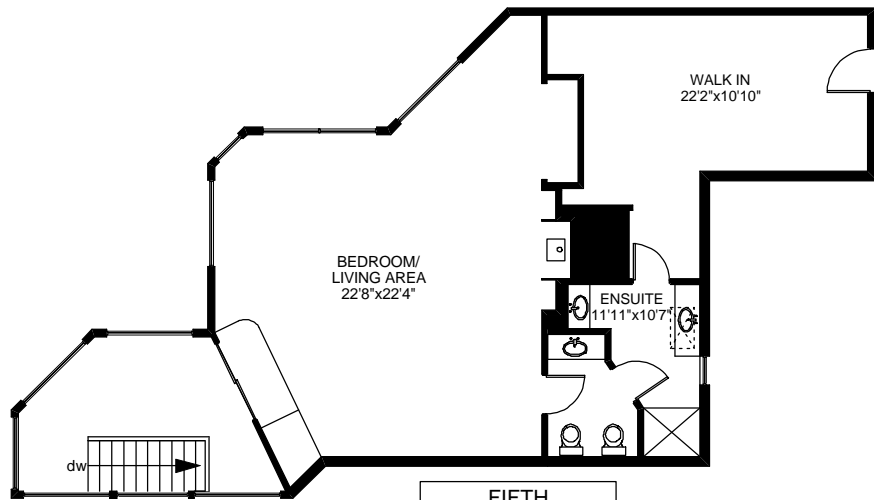

# 568 SENANUS DRIVE 'guest house'

**FOURTH**  
2243 SQ.FT

**FIFTH**  
1268 SQ.FT

	FINISHED SQ. FT.	UNFINISHED SQ. FT.	TOTAL SQ. FT.
FIRST	1341	0	1341
SECOND	210	0	210
THIRD	2105	0	2105
FOURTH	2243	0	2243
FIFTH	1268	0	1268
TOTAL	7167	0	7167
DECKS	0	2339	2339
PATIO	0	2153	2153

PREPARED FOR THE EXCLUSIVE USE OF  
JACK BARKER OF RE/MAX CAMOSUN

MEASURED ON: 08/07/07  
DRAWING FILE: 05006

**Tafe Measure** VICTORIA, B.C.  
Ph. 883.8894  
www.tafemeasure.com